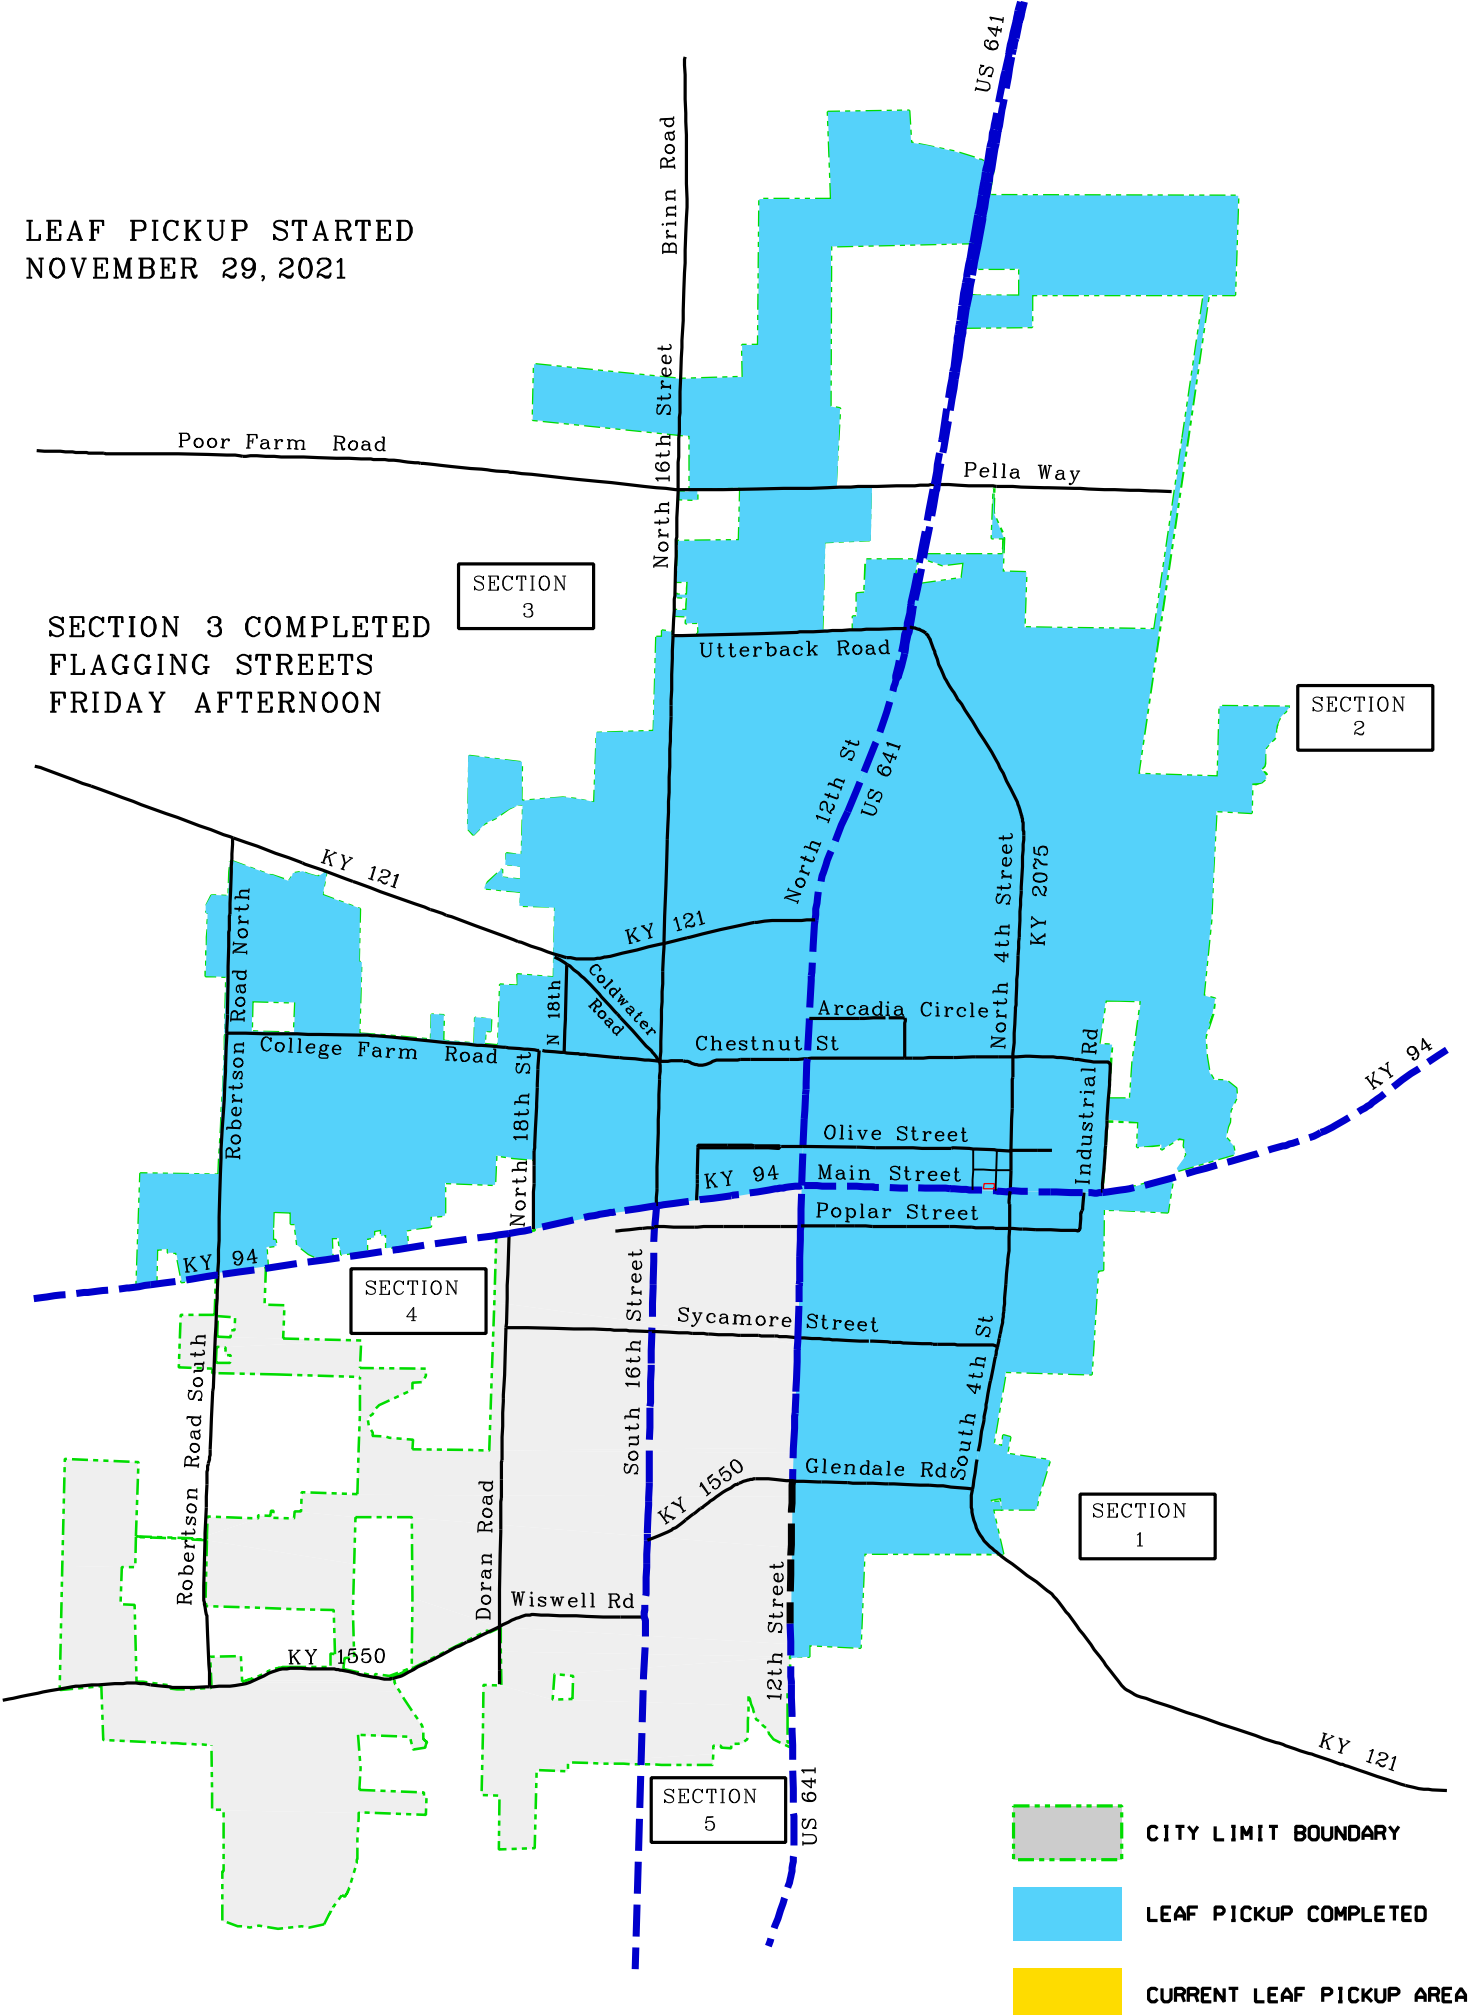

LEAF PICKUP STARTED
NOVEMBER 29, 2021

SECTION 3 COMPLETED
FLAGGING STREETS
FRIDAY AFTERNOON

-  CITY LIMIT BOUNDARY
-  LEAF PICKUP COMPLETED
-  CURRENT LEAF PICKUP AREA