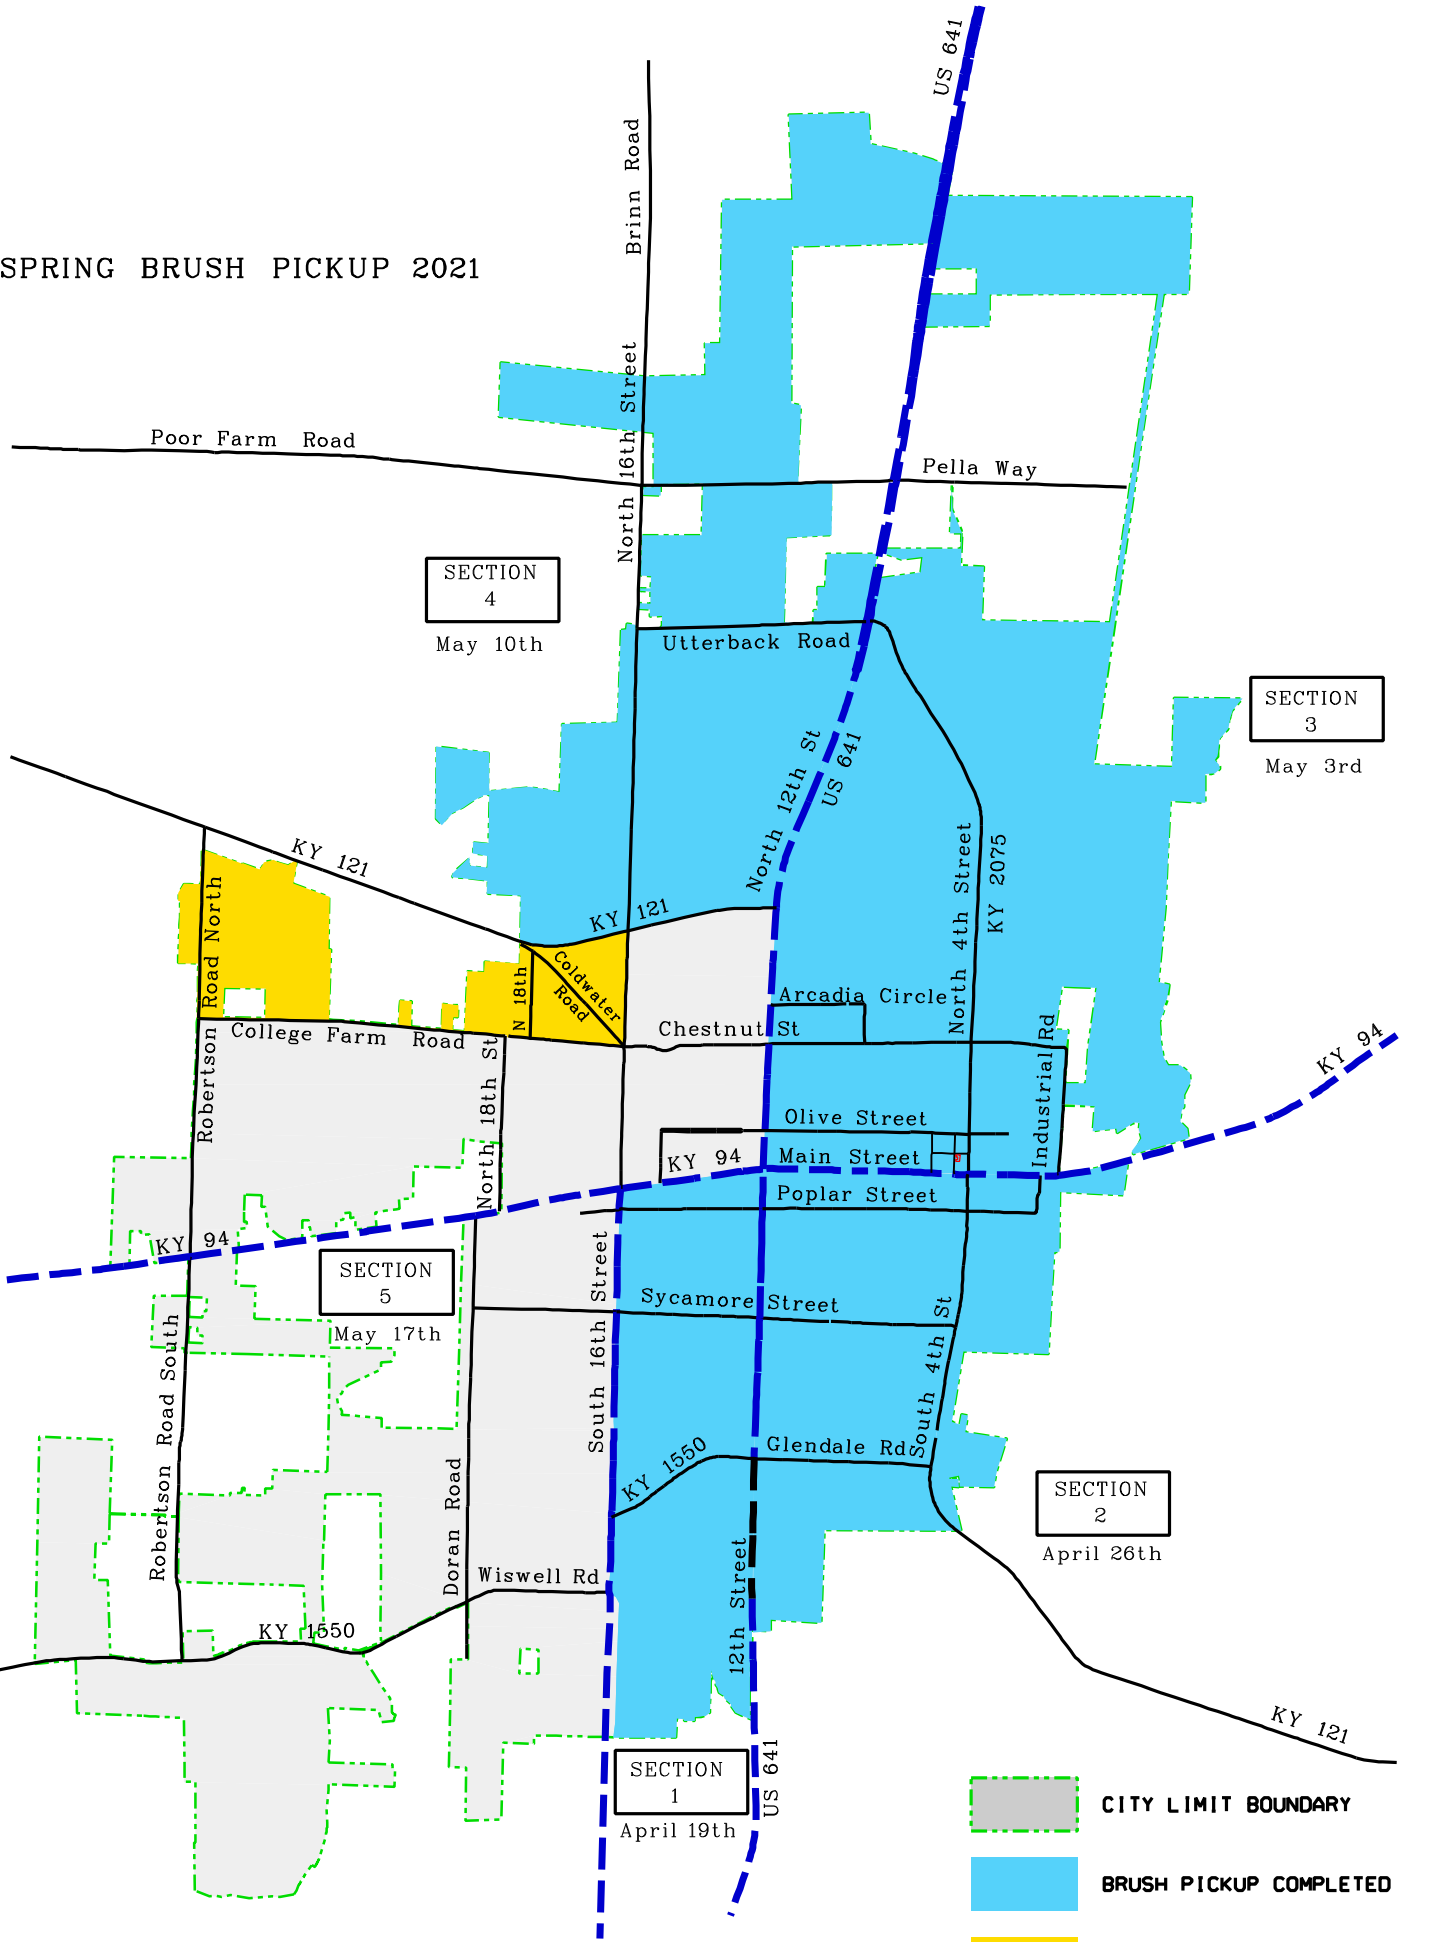

# SPRING BRUSH PICKUP 2021

THE 2021 SPRING BRUSH PICKUP  
APRIL 19, 2021  
UNTIL COMPLETED

-  CITY LIMIT BOUNDARY
-  BRUSH PICKUP COMPLETED
-  CURRENT BRUSH PICKUP AREA