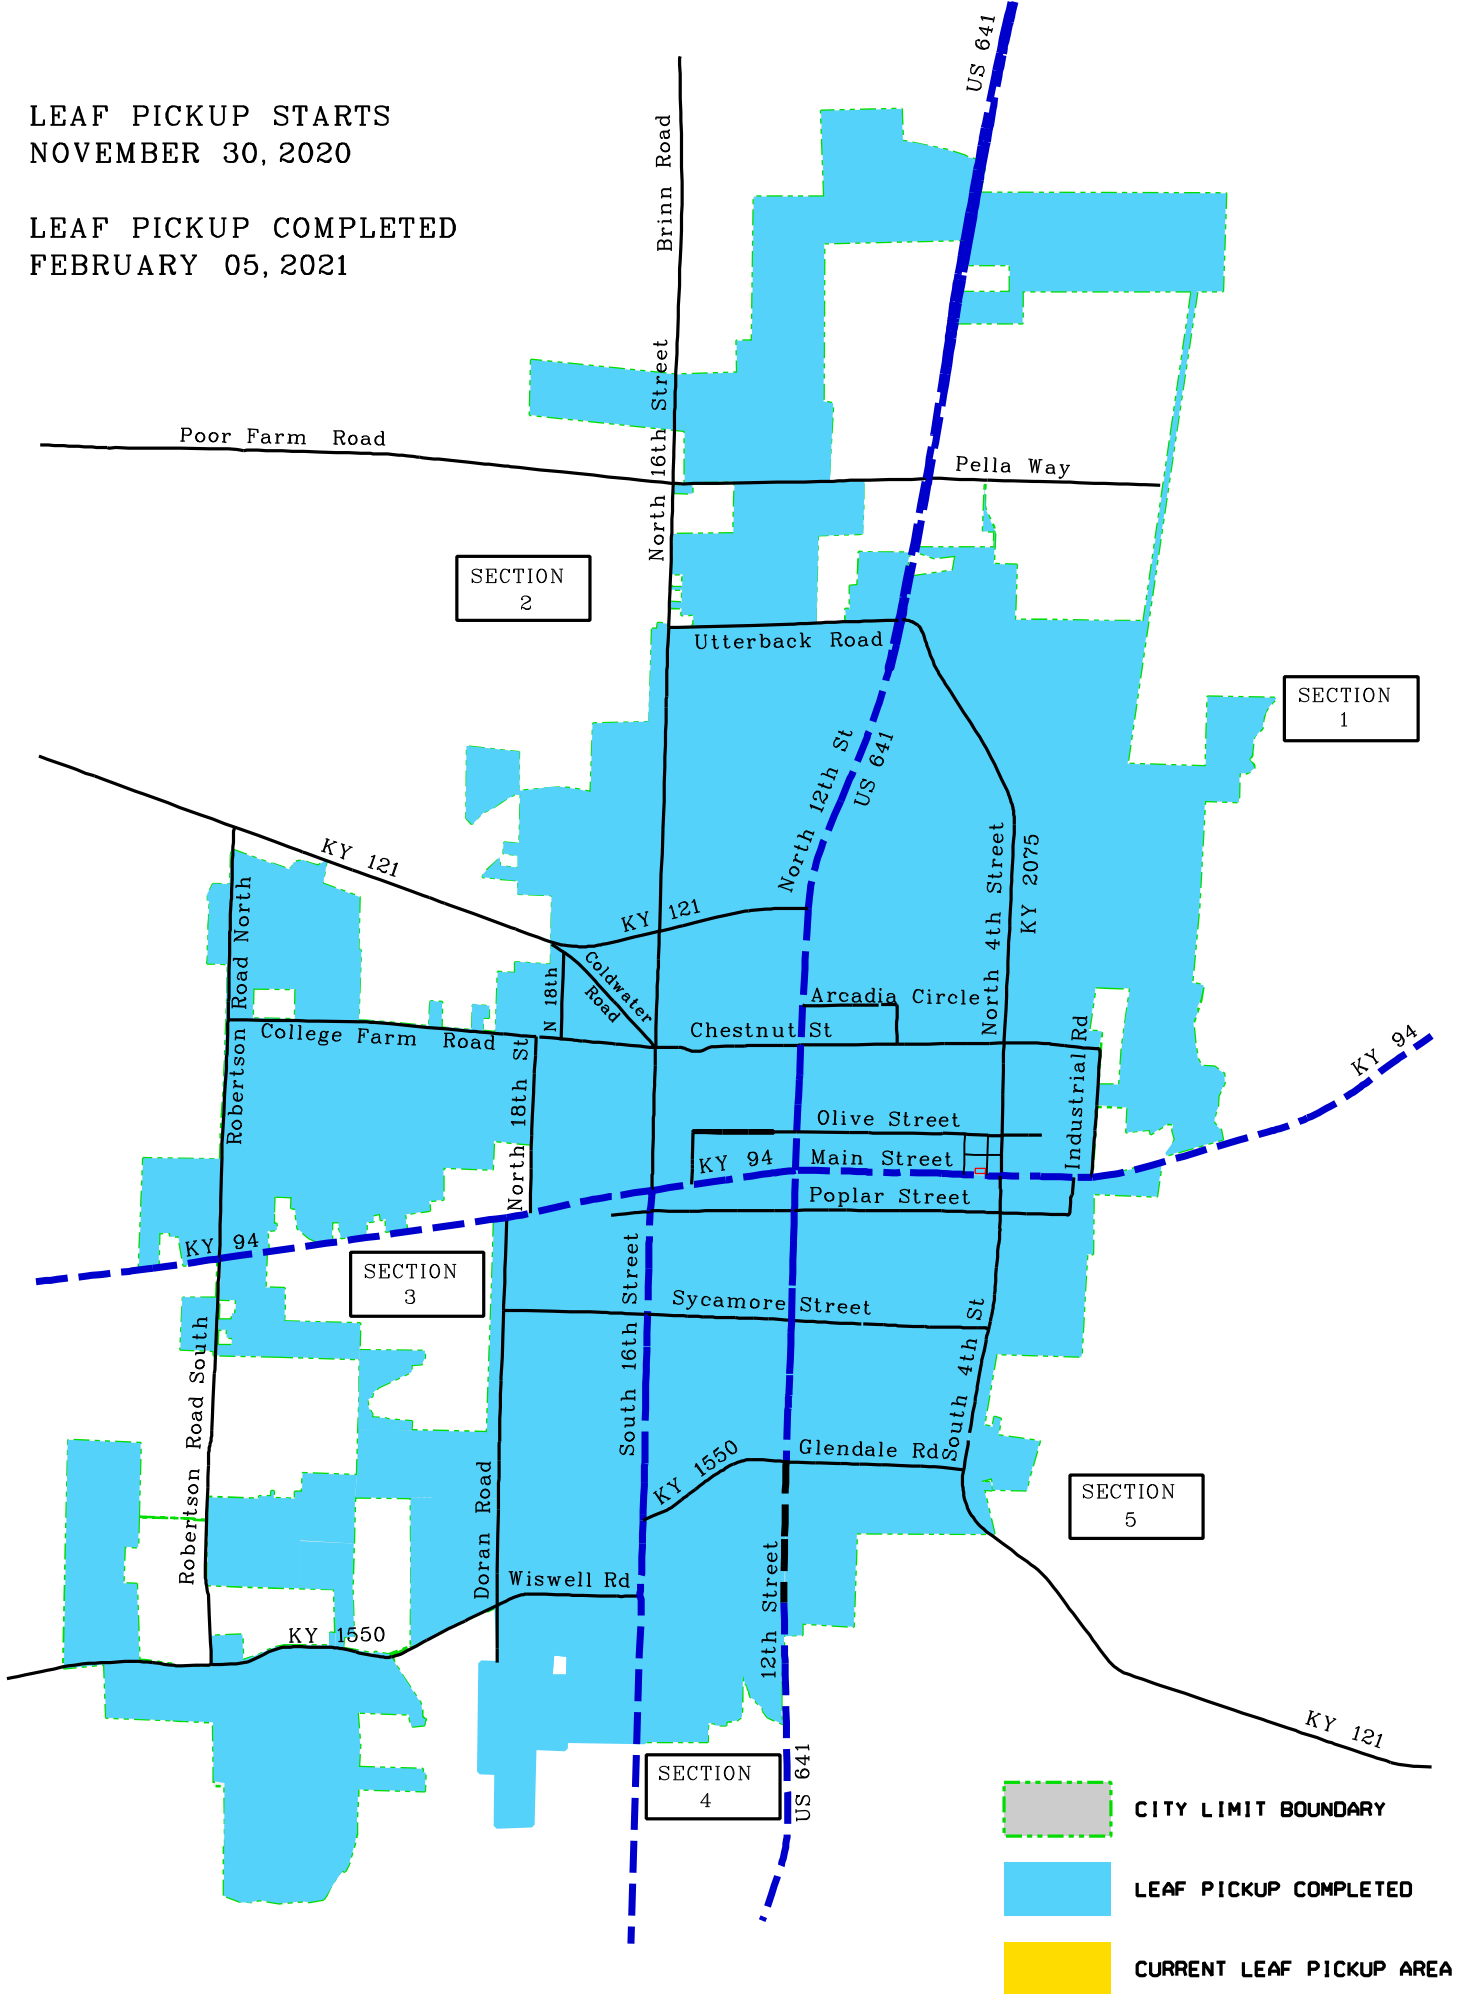

LEAF PICKUP STARTS
NOVEMBER 30, 2020

LEAF PICKUP COMPLETED
FEBRUARY 05, 2021

2020 LEAF PICKUP