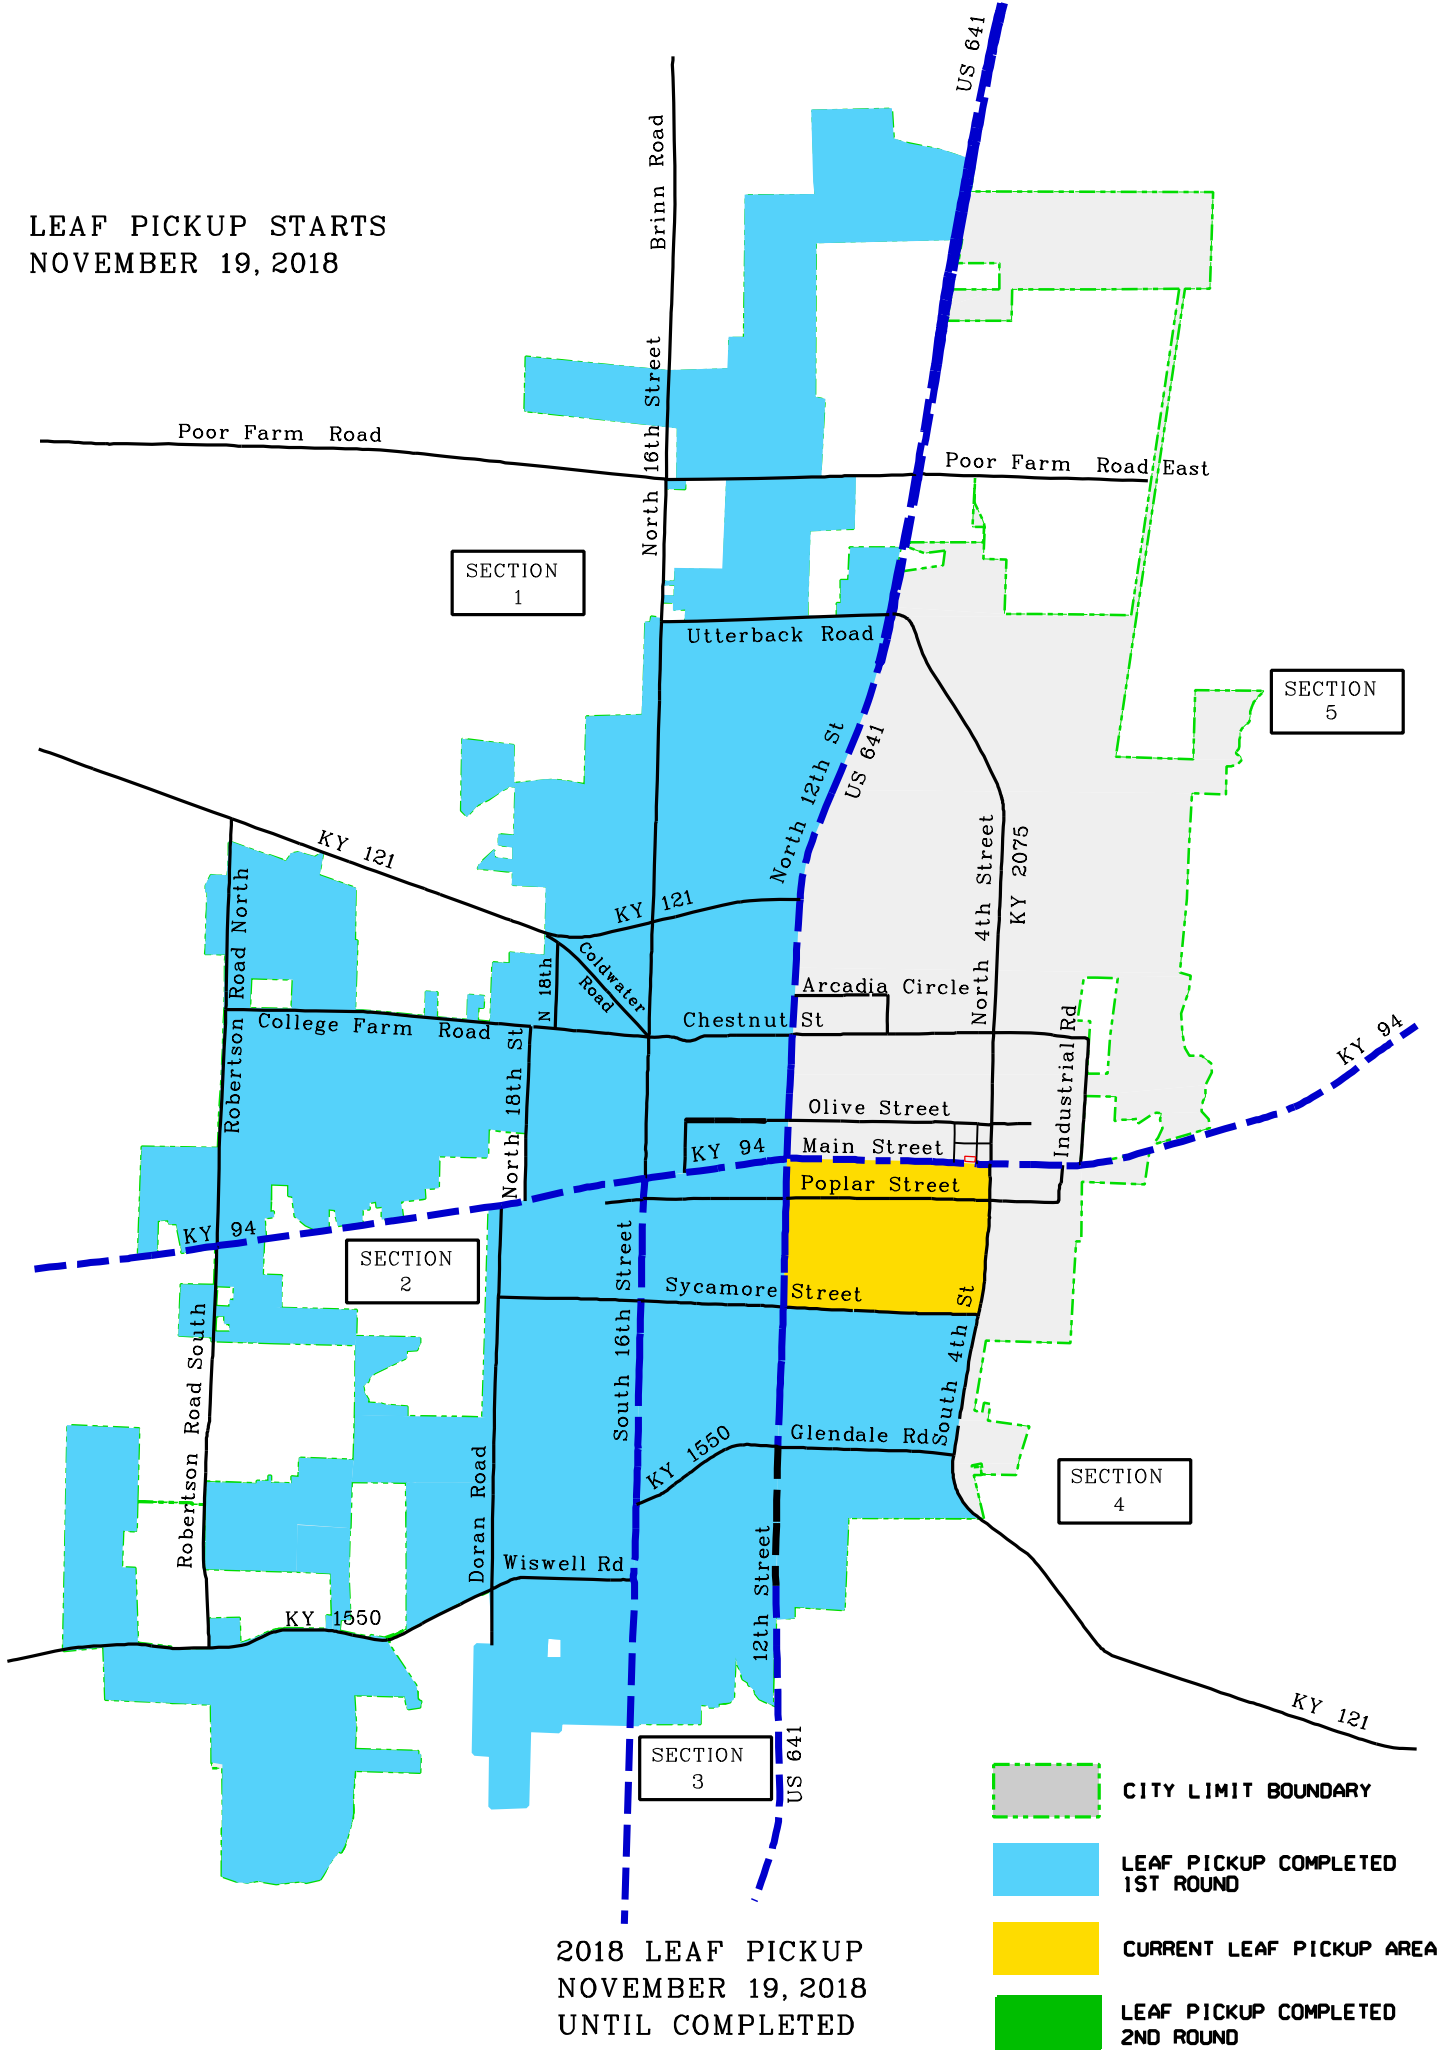

LEAF PICKUP STARTS
NOVEMBER 19, 2018

2018 LEAF PICKUP
NOVEMBER 19, 2018
UNTIL COMPLETED

- CITY LIMIT BOUNDARY
- LEAF PICKUP COMPLETED 1ST ROUND
- CURRENT LEAF PICKUP AREA
- LEAF PICKUP COMPLETED 2ND ROUND