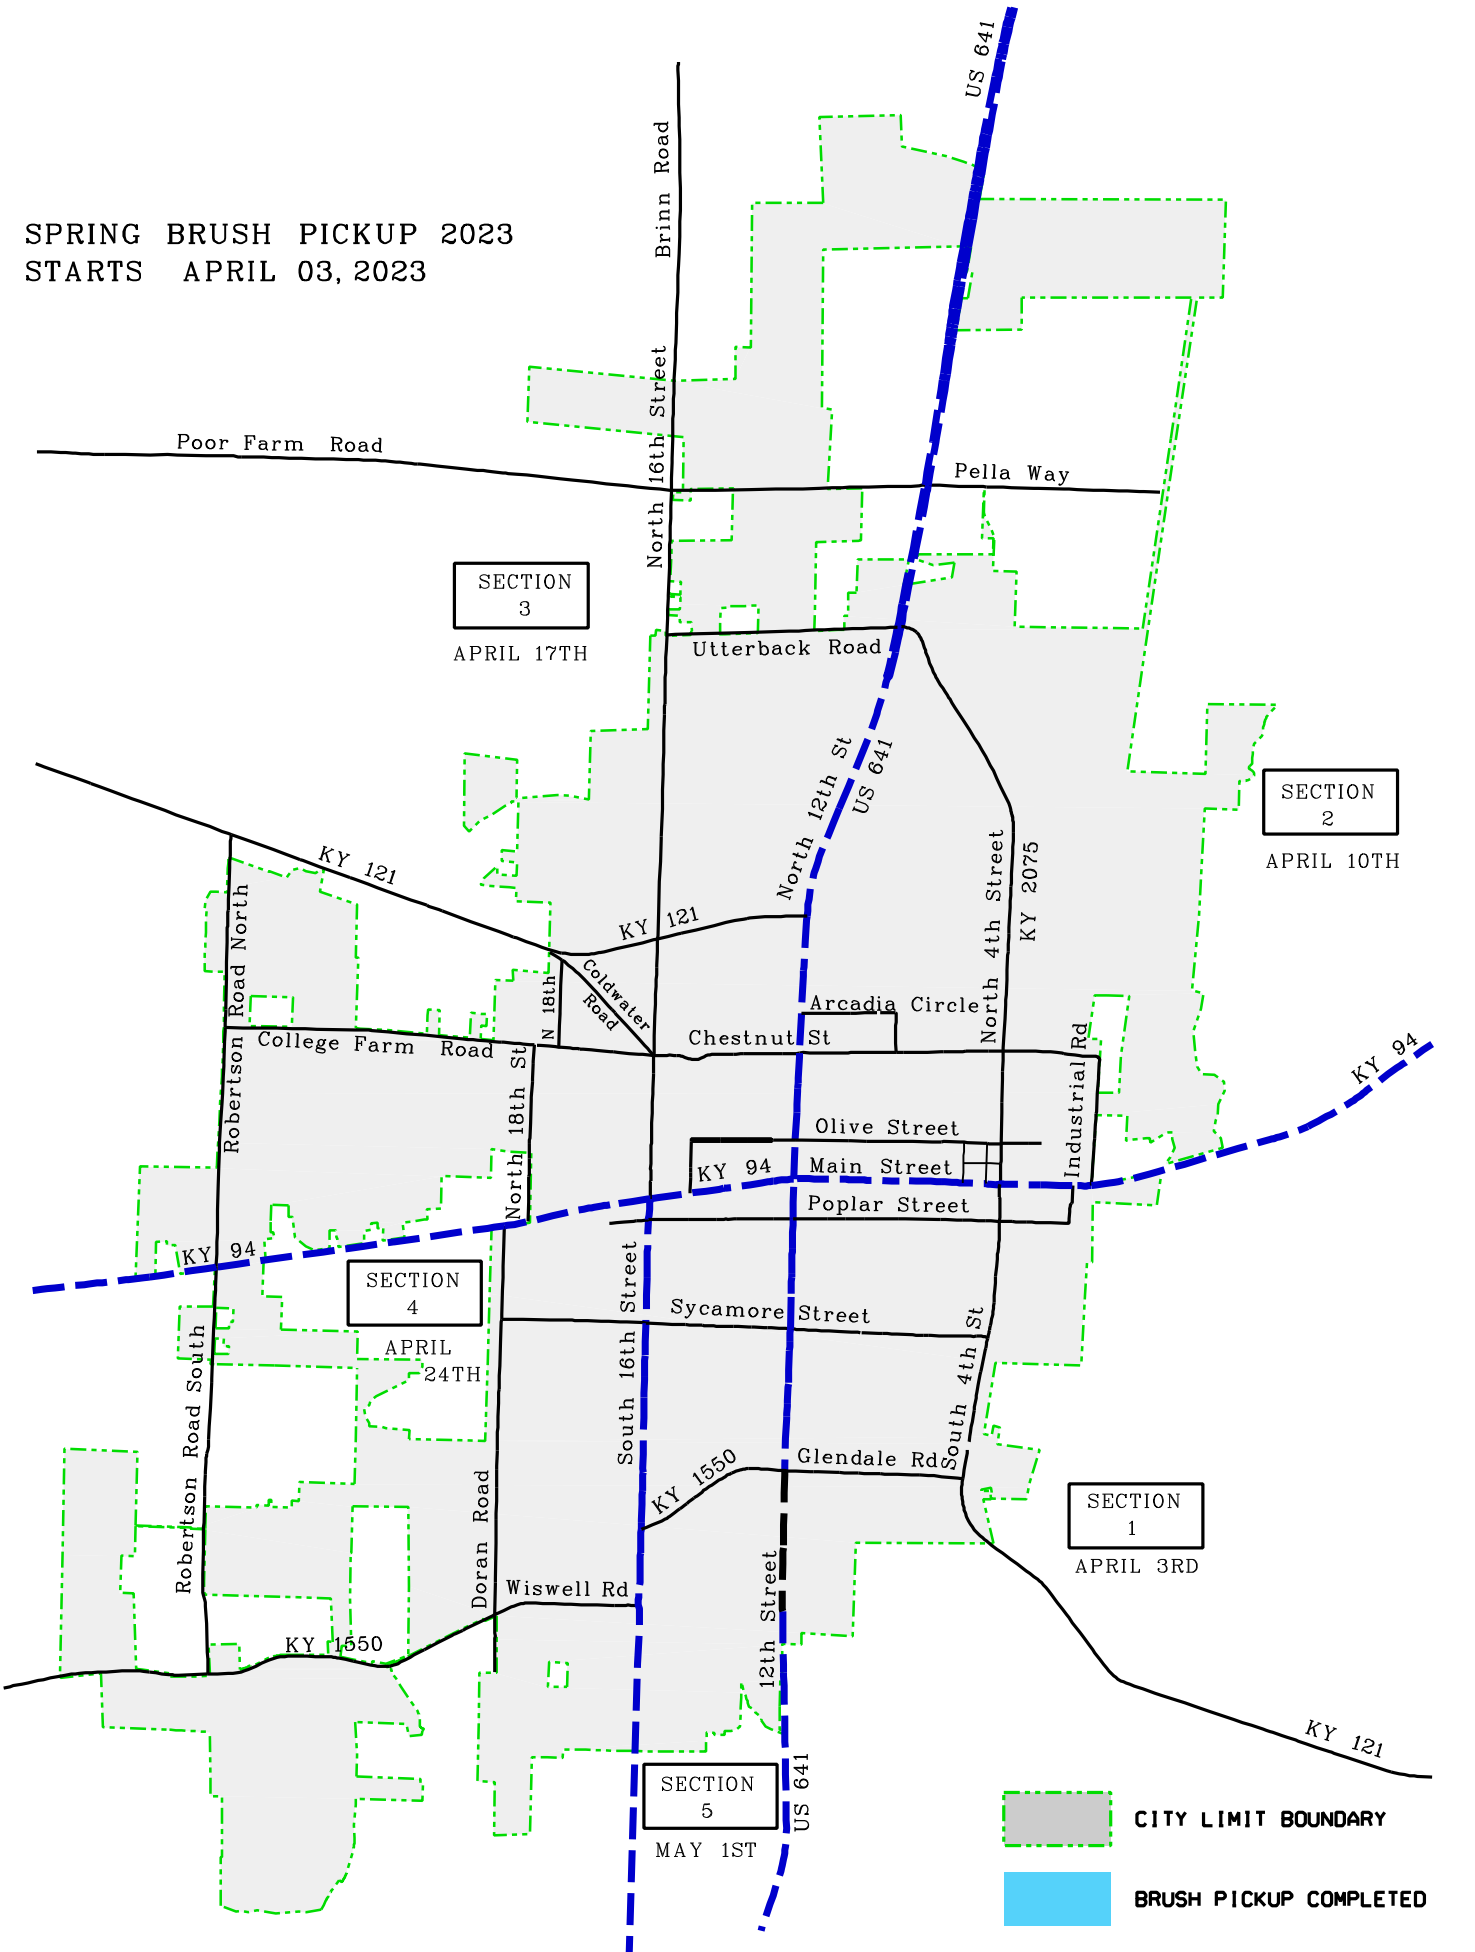

SPRING BRUSH PICKUP 2023  
 STARTS APRIL 03, 2023

THE 2023 SPRING BRUSH PICKUP  
 APRIL 03, 2023  
 UNTIL COMPLETED

- CITY LIMIT BOUNDARY
- BRUSH PICKUP COMPLETED
- CURRENT BRUSH PICKUP AREA